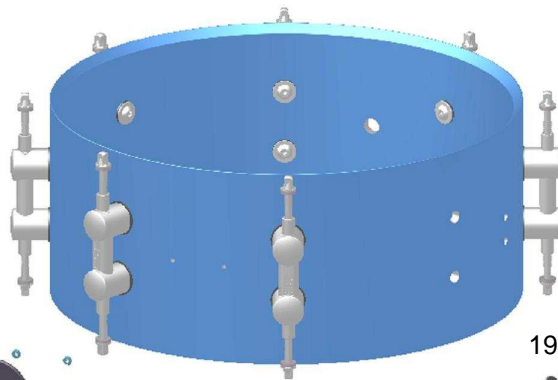

SONOR® Delite Snare Drums

DL 1205 SDW 12" 8 rod

12" 190 118 01

No replacement,
please ask your
local dealer

190 269 01
Ø5x13
(for Double-Lug)
20 pcs / pack

190 270 01
Ø5x16
(for Snare Butt,
Action Strainer)
20 pcs / pack

190 276 01

190 277 01

190 275 01

190 276 01

190 274 01

190 250 01

No replacement,
please ask your
local dealer

190 273 01
4 pcs / pack