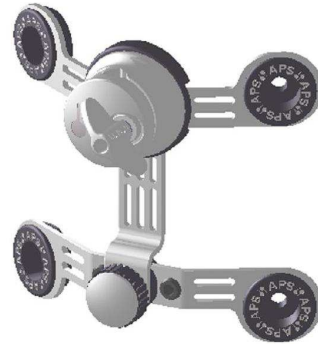

SQ² Tom Toms

Lug complete

190 341 01 chrome

190 341 05 gold

190 341 07 aranja

190 342 01
each 2 pcs / pack

Square head screw 56mm
6 pcs / pack

190 255 01 chrome

190 255 05 gold

190 255 07 aranja

Slotted screw 56mm
6 pcs / pack

190 343 01 chrome

190 343 05 gold

190 343 07 aranja

190 269 01
Torx – screw
ø5x13
20 pcs / pack

for Vintage shell
for Thin shell
for Medium shell
for Acrylic shell

190 270 01
Torx – screw
ø5x16
20 pcs / pack

for Heavy shell

Badge / Logo, chrome No. 190 344 01

(incl. 4 pcs screw M3x7 and 4 pcs screw M3x10)

Badge / Logo, gold No. 190 344 05

(incl. 4 pcs screw M3x7 and 4 pcs screw M3x10)