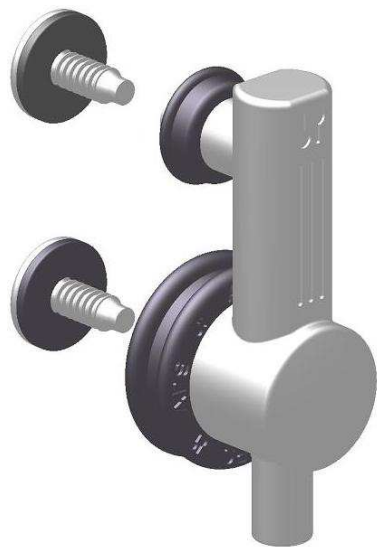

SQ² Tom Toms

Lug complete

190 341 01 chrome

190 341 05 gold

190 341 07 aranja

190 342 01
each 2 pcs / pack

Square head screw 56mm
6 pcs / pack

190 255 01 chrome

190 255 05 gold

190 255 07 aranja

Slotted screw 56mm
6 pcs / pack

190 343 01 chrome

190 343 05 gold

190 343 07 aranja

190 269 01
Torx – screw
ø5x13
20 pcs / pack

for Vintage shell
for Thin shell
for Medium shell
for Acrylic shell