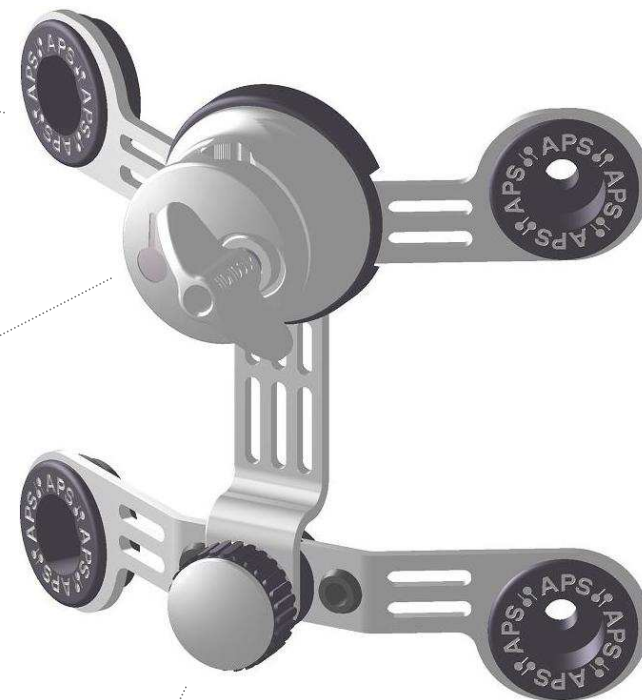

190 266 01 chrome

190 266 05 gold

190 266 07 aranja